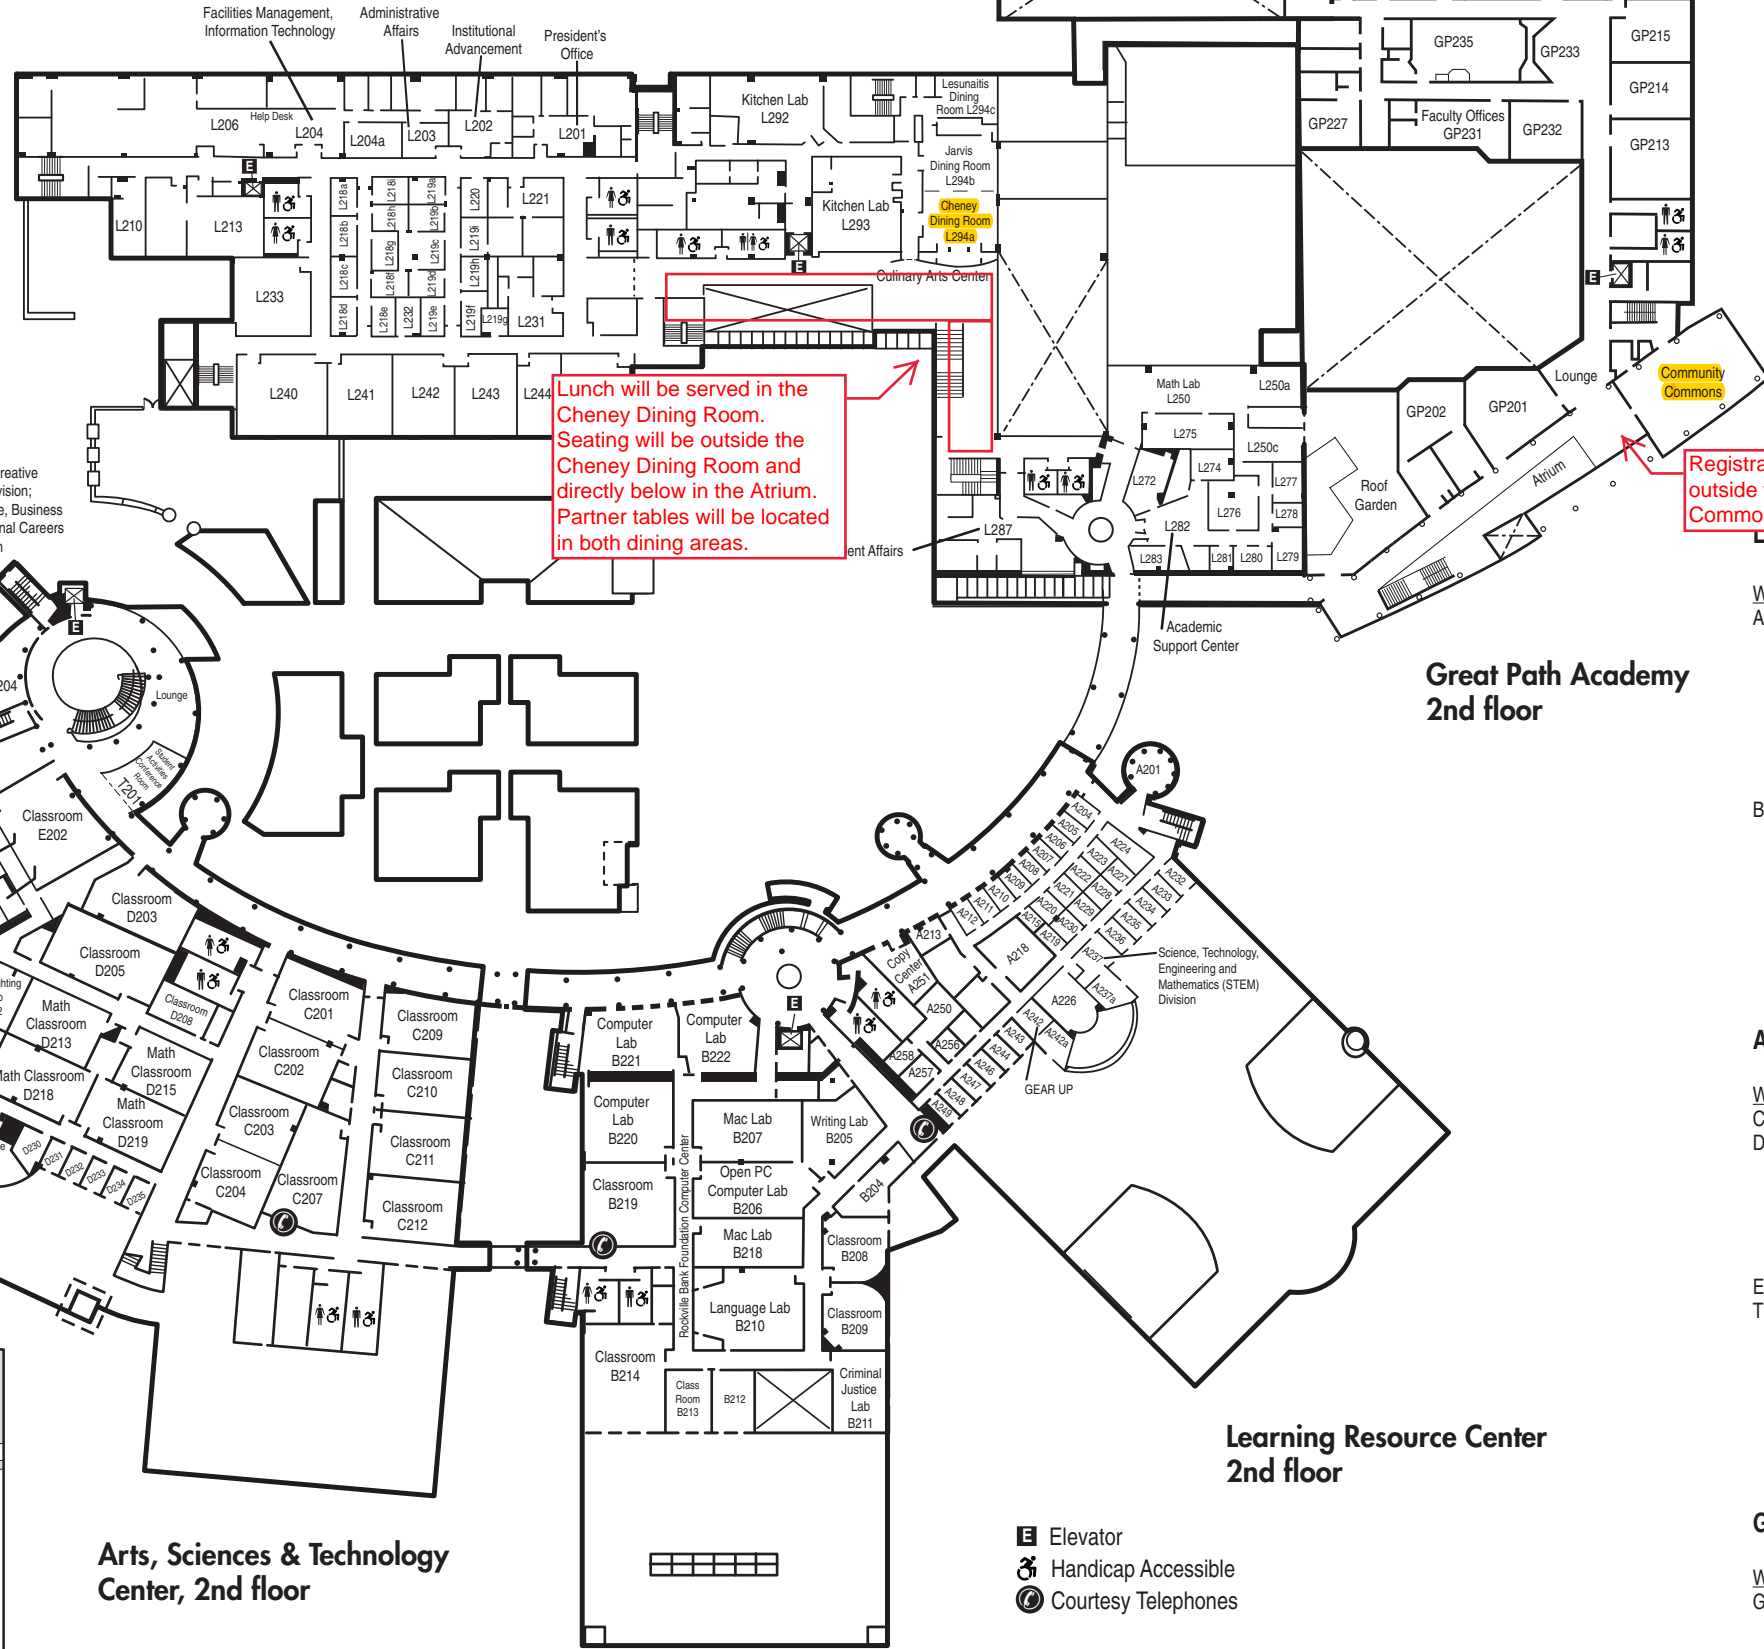

## Arts, Sciences & Technology Center, 1st floor

- \$ ATM
- E Elevator
- ♿ Handicap Accessible
- ☎ Courtesy Telephones
- i Information Center
- 🚭 Smoking/Vaping Area

## Student Services Center 2nd floor

Lunch will be served in the Cheney Dining Room. Seating will be outside the Cheney Dining Room and directly below in the Atrium. Partner tables will be located in both dining areas.