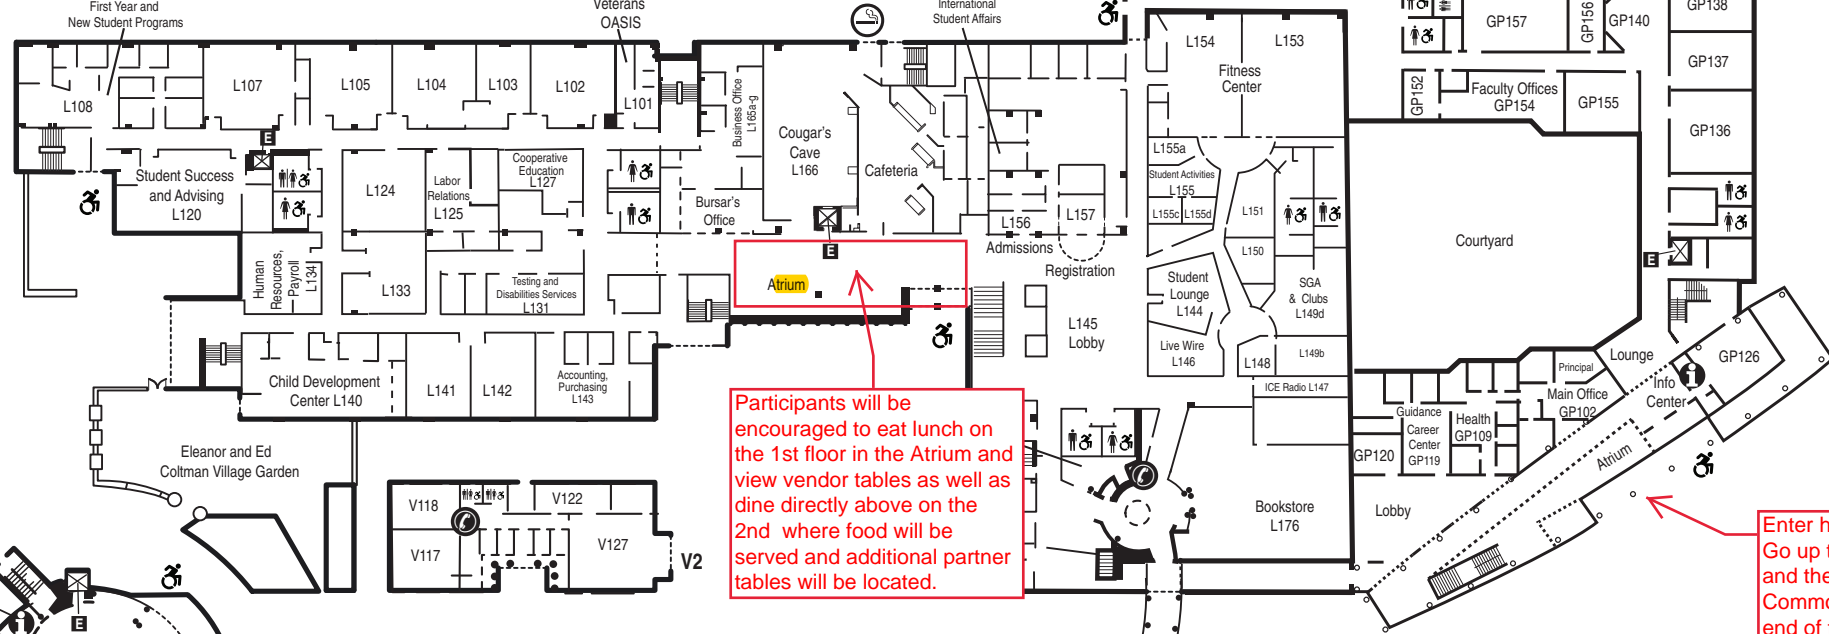

AST – ARTS, SCIENCES & TECHNOLOGY CENTER, 1st floor

Wing	Room	Room Name
C	C101, C105	Physics Optical and Mechanical Labs
	C107	Earth Science Lab
	C110	Inorganic Chemistry Lab
	C111, C113	Chemistry and Organic Chemistry Classrooms
	C128	CAD Lab
	C131, C135	Electronics Labs
	C139	Materials and Processes Lab
	C142	CNC Machine Lab
	C145	Manufacturing Technology Classroom
D	D103	Hans Weiss Newspace Gallery
	D105	Painting Studio
	D109	David Bodlak Drawing Studio
	D110	Printmaking Studio
	D111a	Photo Print Developing Lab and Photography Studio
	D124	3D Wood Studio
	D130, D131	Ceramics Wheel and Hand-Building Studios
	D132, D133	3D Plaster and Metal Studios
E	E101	Tower Café
	E106	SBM Charitable Foundation Auditorium
	E113	Green Room
G	G106	Lounge
	G115	Information Center

Student Services Center 1st floor